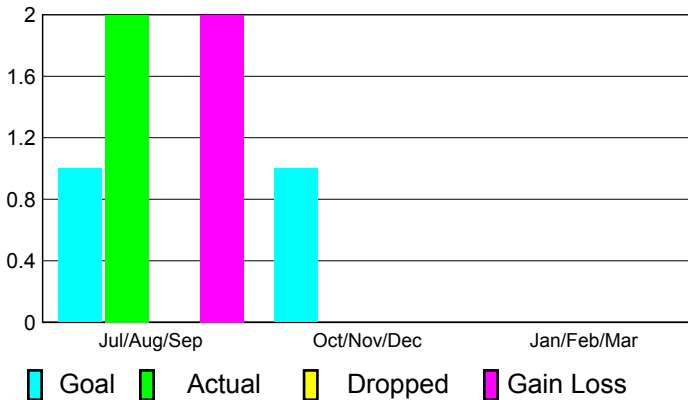

## CLUBS

**Club Results  
2010-2011**

**Clubs  
2009-2010**

Month	New Club Goal	Actual New Clubs	Actual Dropped Clubs	Gain/Loss of Clubs	Gain/Loss of Clubs
Jul/Aug/Sep	1	2	0	2	2
Oct/Nov/Dec	1	0	0	0	0
Jan/Feb/Mar	0	0	0	0	0
<b>Totals</b>	<b>2</b>	<b>2</b>	<b>0</b>	<b>2</b>	<b>2</b>

### Club Results 2010-2011

Goal, New, Dropped, Gain/Loss