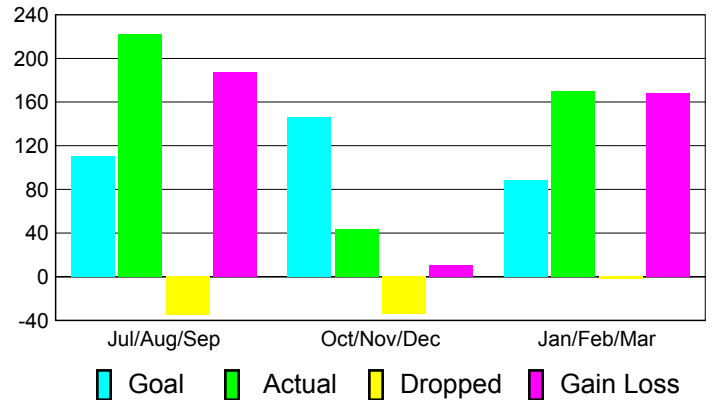

### YTD Status Quo Clubs 2010-2011

Status Quo Clubs Compared to Status Quo Members

## MEMBERSHIP

**Membership Results  
2010-2011**

**Membership  
2009-2010**

Month	Net Memb Goal	Actual New Memb	Actual Dropped Memb	Gain/Loss of Memb	Gain/Loss of Memb
Jul/Aug/Sep	110	222	-35	187	200
Oct/Nov/Dec	146	44	-34	10	-29
Jan/Feb/Mar	88	170	-2	168	107
<b>Totals</b>	<b>344</b>	<b>436</b>	<b>-71</b>	<b>365</b>	<b>278</b>

### Membership Results 2010-2011

Goal, New, Dropped, Gain/Loss

### Comparison of Membership Gain/Loss

Current Year Compared to the Previous Year