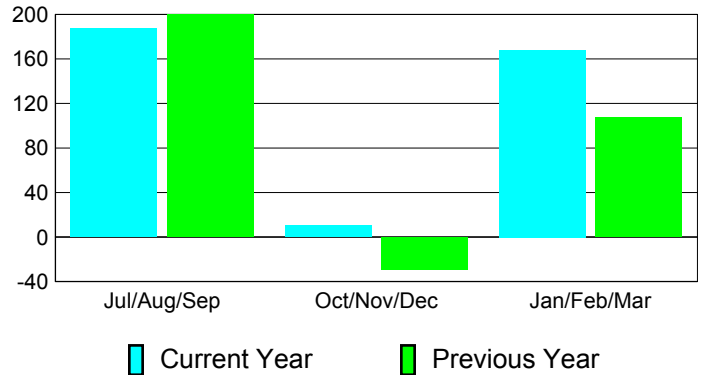

Gender Comparison 2010-2011

Jul/Aug/Sep

Oct/Nov/Dec

Jan/Feb/Mar

Male

Female